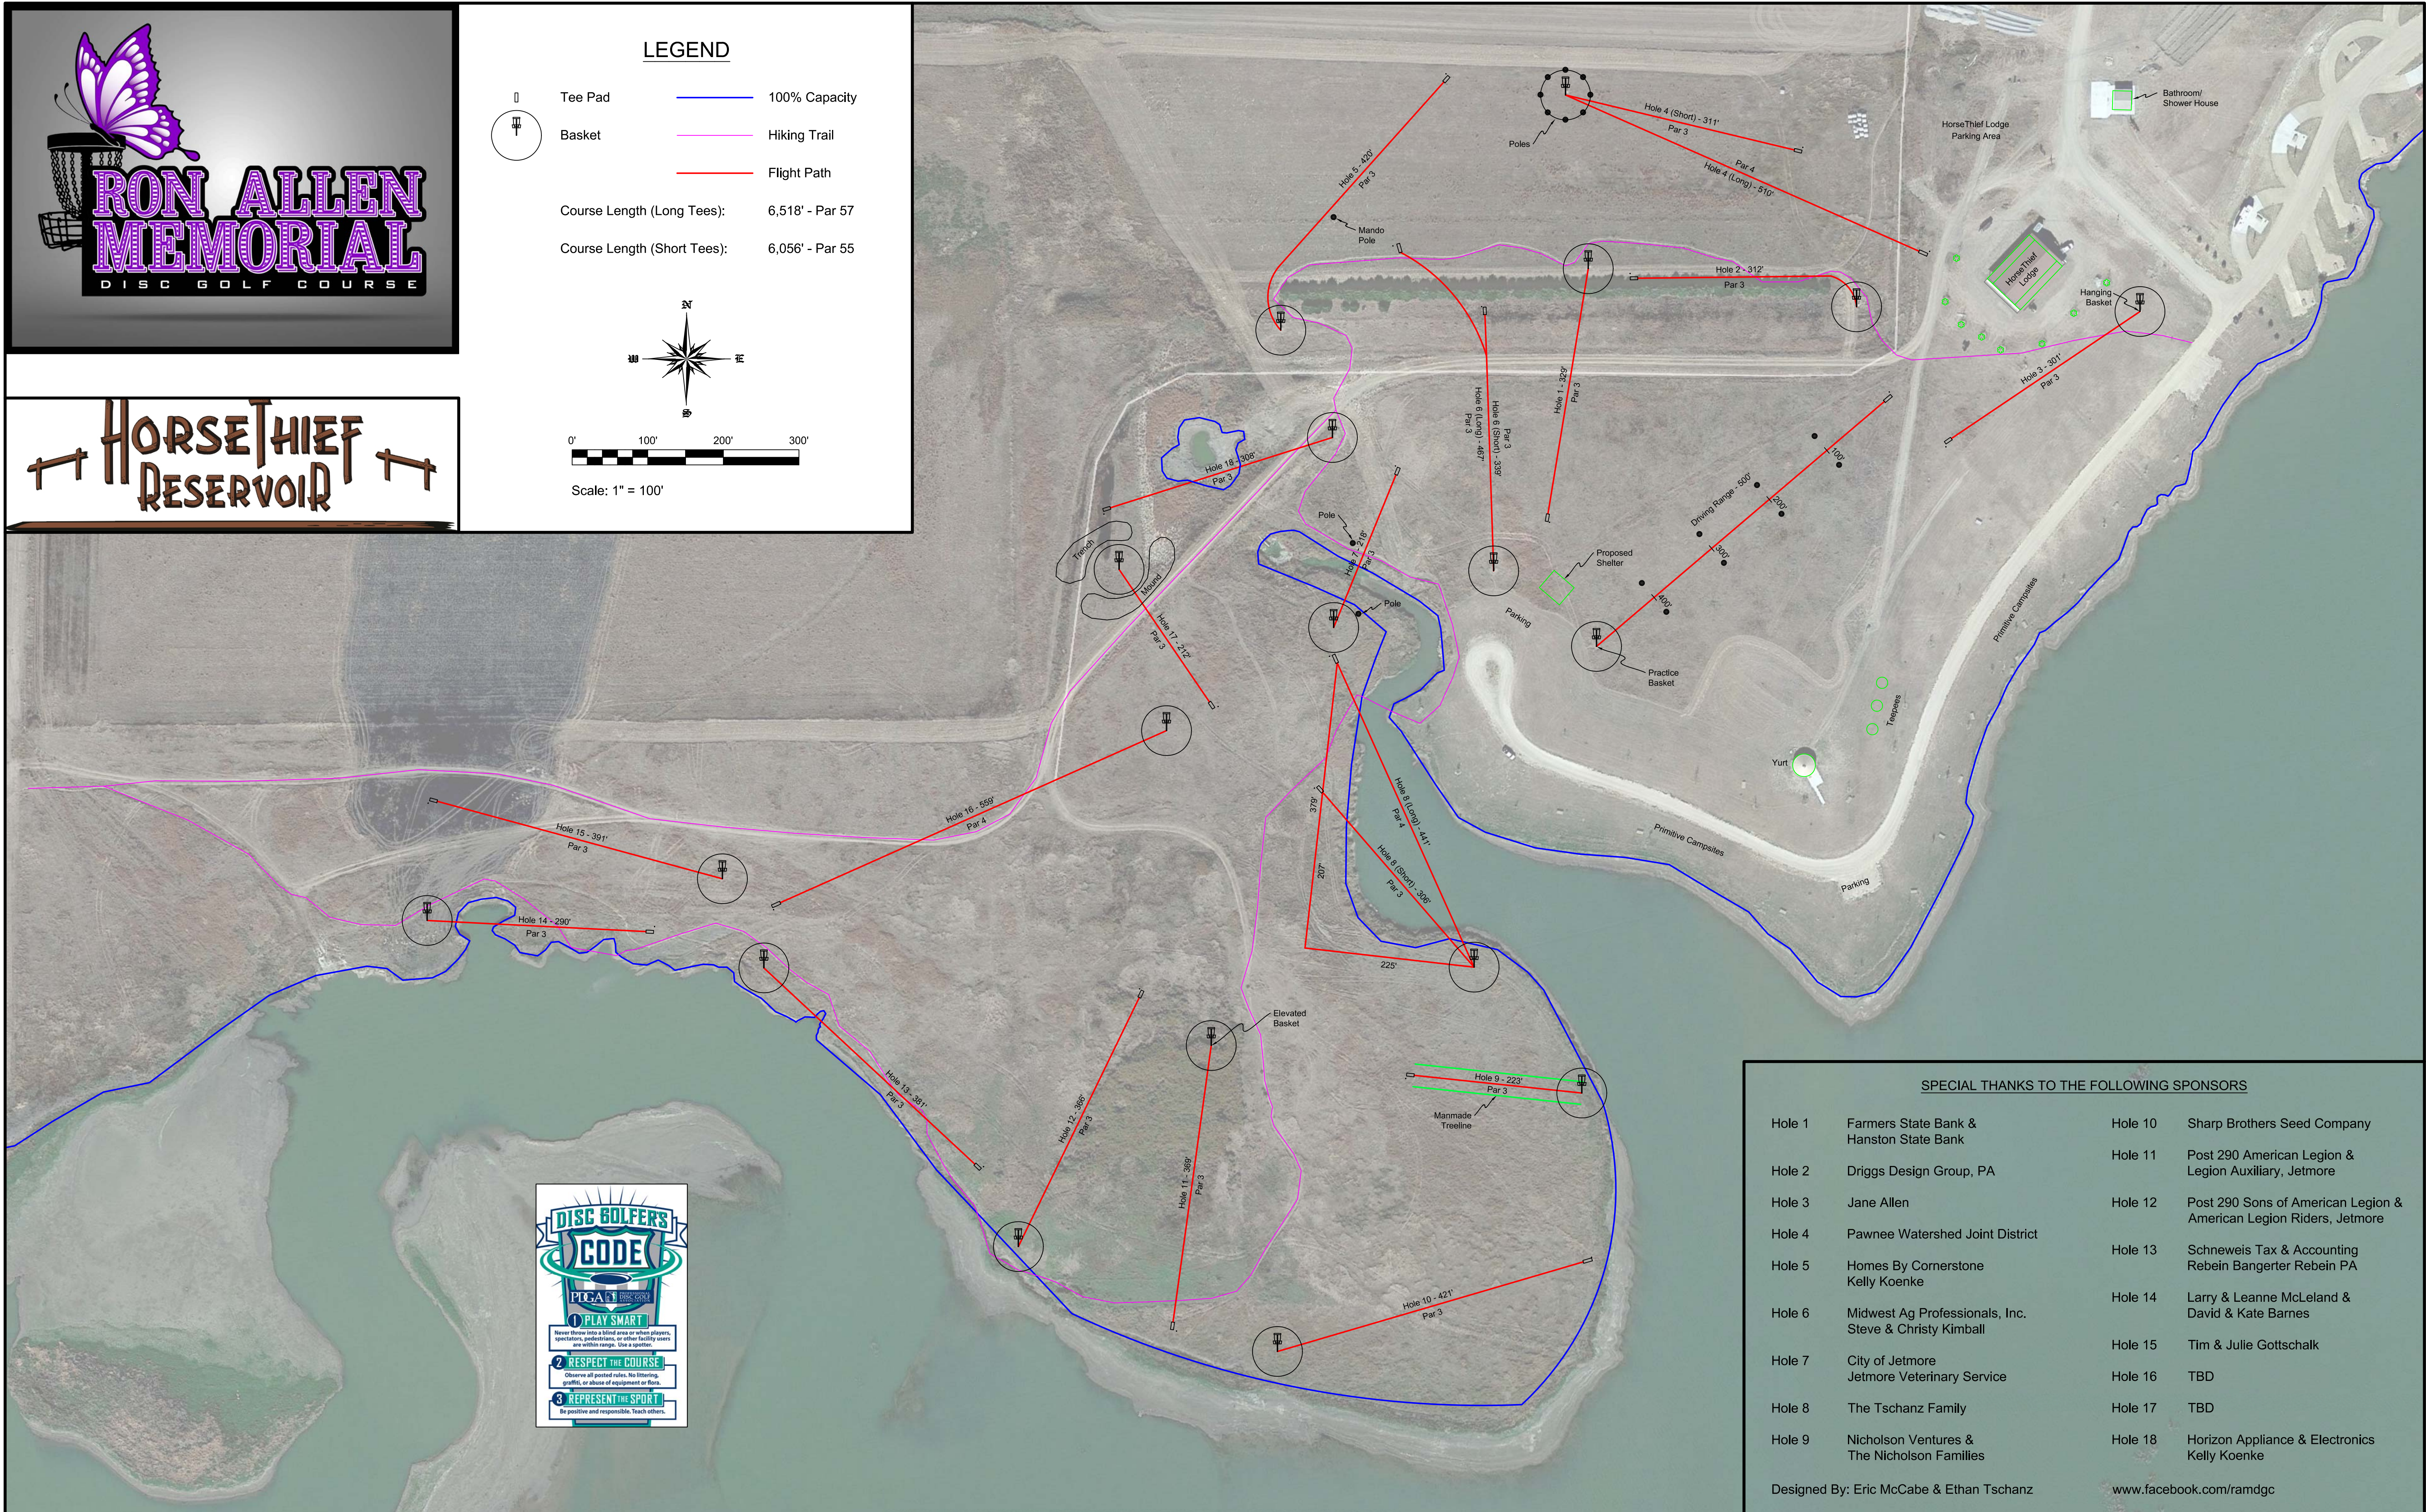

HORSETHIEF RESERVOIR

LEGEND

- Tee Pad
- Basket
- 100% Capacity
- Hiking Trail
- Flight Path
- Course Length (Long Tees): 6,518' - Par 57
- Course Length (Short Tees): 6,056' - Par 55

SPECIAL THANKS TO THE FOLLOWING SPONSORS

Hole 1	Farmers State Bank & Hanston State Bank	Hole 10	Sharp Brothers Seed Company
Hole 2	Driggs Design Group, PA	Hole 11	Post 290 American Legion & Legion Auxiliary, Jetmore
Hole 3	Jane Allen	Hole 12	Post 290 Sons of American Legion & American Legion Riders, Jetmore
Hole 4	Pawnee Watershed Joint District	Hole 13	Schneweis Tax & Accounting Rebein Bangerter Rebein PA
Hole 5	Homes By Cornerstone Kelly Koenke	Hole 14	Larry & Leanne McLeland & David & Kate Barnes
Hole 6	Midwest Ag Professionals, Inc. Steve & Christy Kimball	Hole 15	Tim & Julie Gottschalk
Hole 7	City of Jetmore Jetmore Veterinary Service	Hole 16	TBD
Hole 8	The Tschanz Family	Hole 17	TBD
Hole 9	Nicholson Ventures & The Nicholson Families	Hole 18	Horizon Appliance & Electronics Kelly Koenke